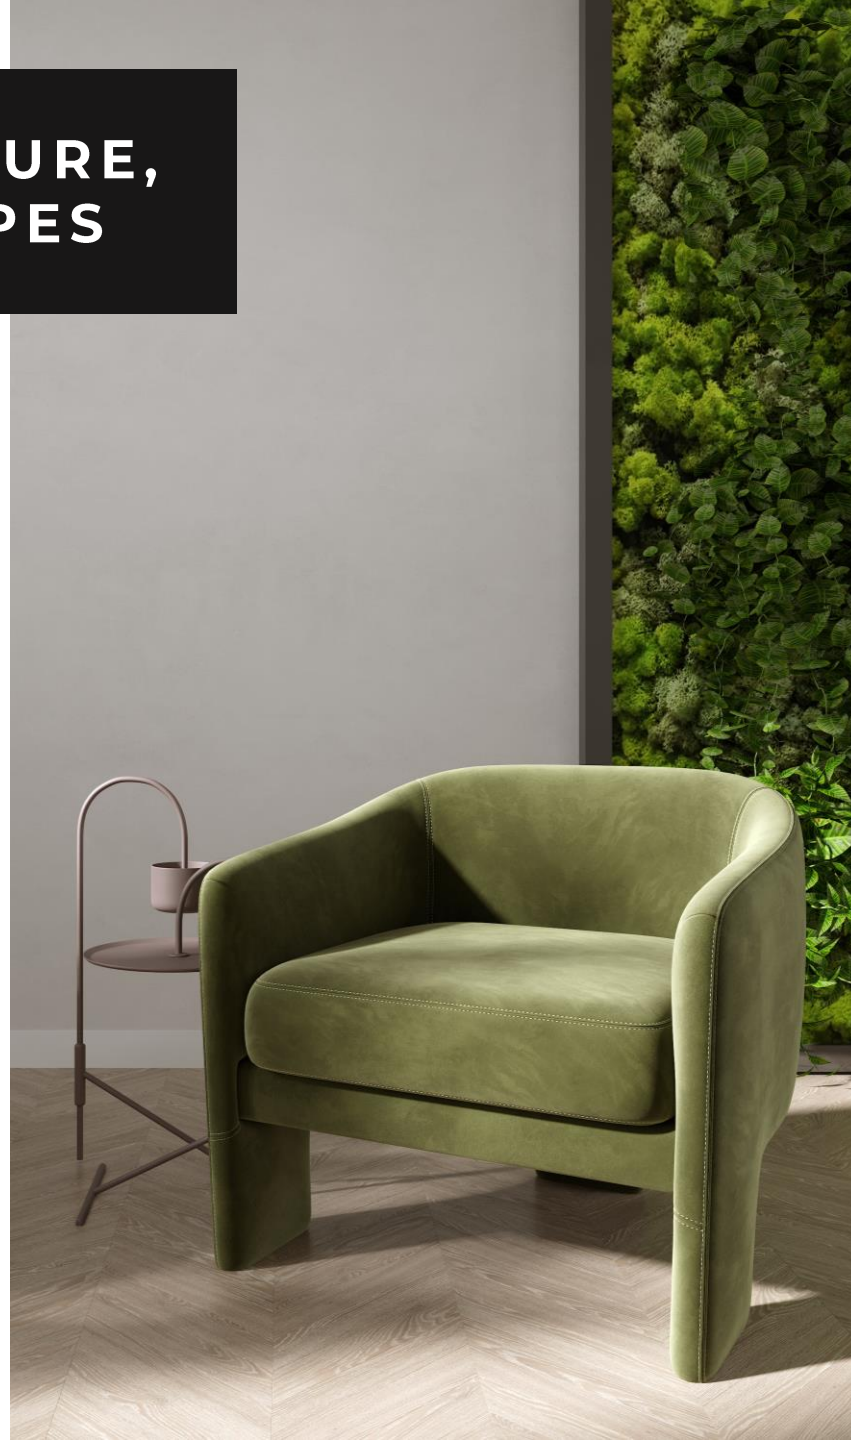

- SUSTAINABLY SOURCED REAL MOSS
- EXPERT PRESERVATION PROCESS FOR LONG LASTING ARTWORK
- NO TRIMMING, WATERING OR MAINTENANCE
- EACH HAND ASSEMBLED PIECE IS COMPLETELY UNIQUE

**MOSS WALLS CAN
BE MADE IN ANY
SIZE TO FIT A
VARIETY OF
INDOOR SPACES**

**DIVERSITY OF TEXTURE,
COLOR, AND SHAPES**

THE FINE ART AND FRAME COMPANY

THE FINE ART AND FRAME COMPANY

THE FINE ART AND FRAME COMPANY

THE FINE ART AND FRAME COMPANY

THE FINE ART AND FRAME COMPANY

THE FINE ART AND FRAME COMPANY