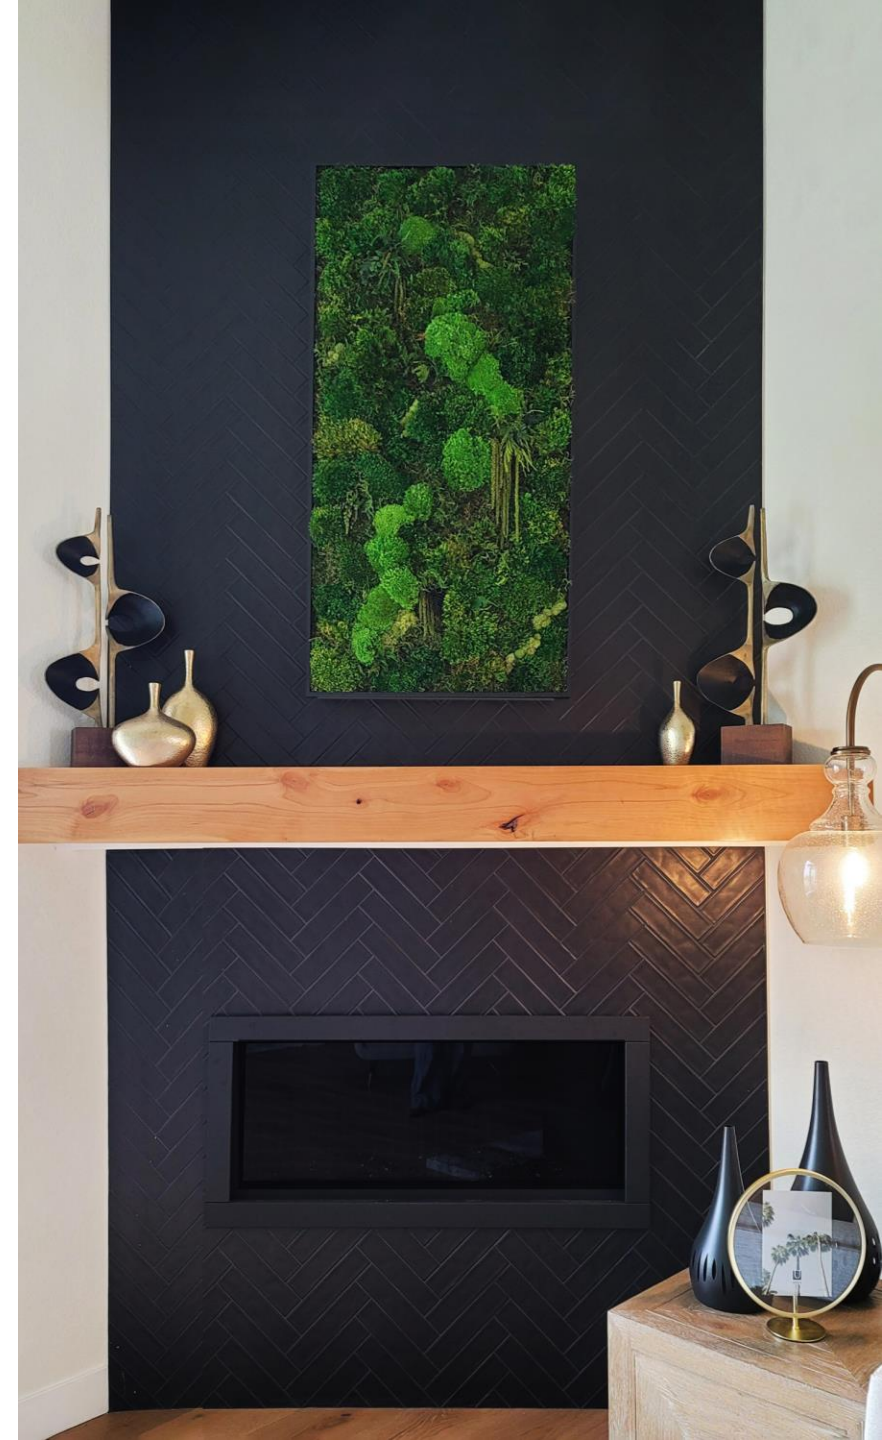

IN-HOUSE CUSTOM MOSS WALLS

Our hand-crafted moss walls are custom made to fit the specific needs and style of each client. Every moss wall is a unique creation with real, sustainably sourced moss beautifully arranged and preserved to last a lifetime.

- SUSTAINABLY SOURCED REAL MOSS
- EXPERT PRESERVATION PROCESS FOR LONG LASTING ARTWORK
- NO TRIMMING, WATERING OR MAINTENANCE
- EACH HAND ASSEMBLED PIECE IS COMPLETELY UNIQUE

**MOSS WALLS CAN
BE MADE IN ANY
SIZE TO FIT A
VARIETY OF
INDOOR SPACES**

**DIVERSITY OF TEXTURE,
COLOR, AND SHAPES**

THE FINE ART AND FRAME COMPANY

THE FINE ART AND FRAME COMPANY

THE FINE ART AND FRAME COMPANY

THE FINE ART AND FRAME COMPANY

THE FINE ART AND FRAME COMPANY

THE FINE ART AND FRAME COMPANY